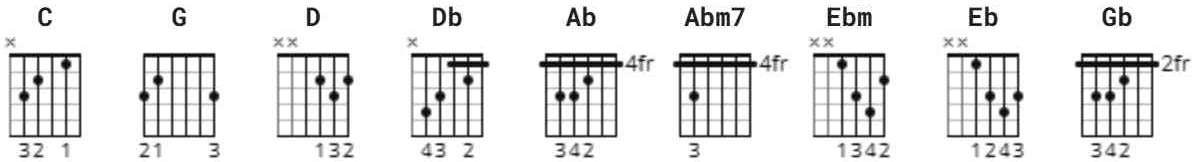

No More Chords by Elvis Presley

Difficulty: intermediate

Tuning: E A D G B E

CHORDS

No More: Elvis Presley.
Album - Blue Hawaii - #1 on
BB Hot 200 on RCA Records in
1961.

INTRO: C

#1.

C G
No more, do I see the starlight caress your hair.
G C
No more, feel the tender kisses we used to share.
C G
I close my eyes and clearly my heart remembers,
G D G C
a thousand good-byes could never put out the embers.

CHORUS:

C G C D G
Darling, I love you so, and my heart forever, will
D G C
belong to the memory of the love that we knew before.
C D G
Please come back to my arms, we belong together.
D G D G
Come to me, let's be sweethearts again and then let
C.....Db
us part no more.